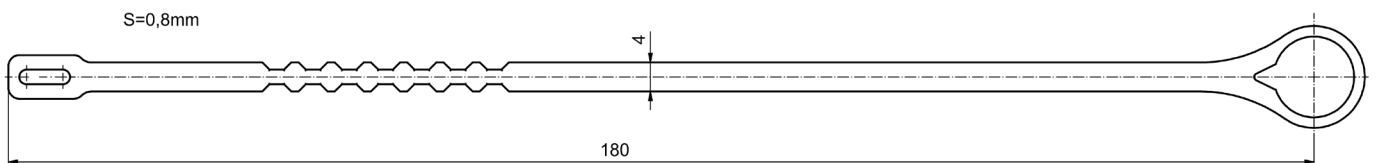

Sensor Aktor Line Protection Cap

M8x1 Male/Female Connector

Dimension Female connector
ø11

Dimension Male connector

M12x1 Male/Female Connector

7/8" Male/Female Connector

Order Data _____

Type	Male Connector	Female Connector	Male Connector with loop	Female Connector with loop	Colour*
M8x1	42-11774	42-11772	42-11775	42-11773	black
M12x1	43-16213	43-16211	43-16214	43-16212	black
7/8"	41-01478	41-01476	41-01479	41-01477	black

Productspecification _____

	Material
Protection cap	PA CF
Loop	PP/PE
O-Ring	FPM

* additional colours are available on request

Technology in connectors™

Sensor Aktor Line Protection Cap