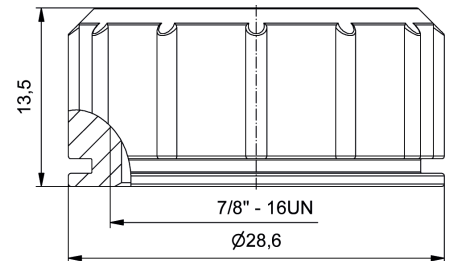

Sensor Aktor Line Protection Cap

M8x1 Male/Female Connector

Dimension Female connector
ø11

Dimension Male connector

M12x1 Male/Female Connector

7/8" Male/Female Connector

Order Data _____

Type	Male Connector	Female Connector	Male Connector with loop	Female Connector with loop	Colour*
M8x1	42-11774	42-11772	42-11775	42-11773	black
M12x1	43-16213	43-16211	43-16214	43-16212	black
7/8"	41-01478	41-01476	41-01479	41-01477	black