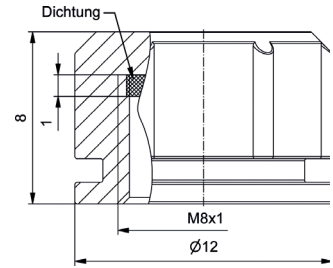

Sensor Aktor Line Protection Cap

M8x1 Male/Female Connector

Dimension Female connector
ø11

Dimension Male connector

M12x1 Male/Female Connector

7/8" Male/Female Connector

Order Data _____

Type	Male Connector	Female Connector	Male Connector with loop	Female Connector with loop	Colour*
M8x1	42-11774	42-11772	42-11775	42-11773	black
M12x1	43-16213	43-16211	43-16214	43-16212	black
7/8"	41-01478	41-01476	41-01479	41-01477	black

Productspecification _____

	Material
Protection cap	PA CF
Loop	PP/PE
O-Ring	FPM

* additional colours are available on request

Technology in connectors™

Sensor Aktor Line Protection Cap