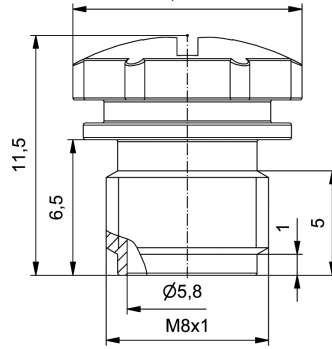

Sensor Aktor Line Protection Cap

M8x1 Male/Female Connector

Dimension Female connector
ø11

Dimension Male connector

M12x1 Male/Female Connector

7/8" Male/Female Connector

Order Data _____

Type	Male Connector	Female Connector	Male Connector with loop	Female Connector with loop	Colour*
M8x1	42-11774	42-11772	42-11775	42-11773	black
M12x1	43-16213	43-16211	43-16214	43-16212	black
7/8"	41-01478	41-01476	41-01479	41-01477	black

Productspecification _____

	Material
Protection cap	PA CF
Loop	PP/PE
O-Ring	FPM

* additional colours are available on request

Technology in connectors™

Sensor Aktor Line Protection Cap