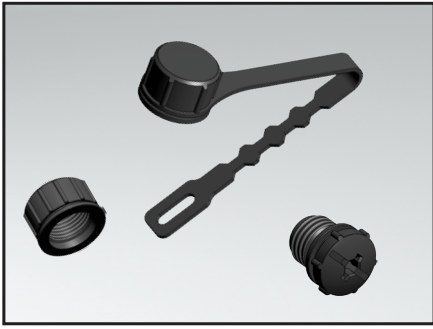

Sensor Aktor Line Protection Cap

M8x1 Male/Female Connector

Dimension Female connector
ø11

Dimension Male connector

M12x1 Male/Female Connector

7/8" Male/Female Connector

Order Data _____

Type	Male Connector	Female Connector	Male Connector with loop	Female Connector with loop	Colour*
M8x1	42-11774	42-11772	42-11775	42-11773	black
M12x1	43-16213	43-16211	43-16214	43-16212	black
7/8"	41-01478	41-01476	41-01479	41-01477	black

Productspecification _____

	Material
Protection cap	PA CF
Loop	PP/PE
O-Ring	FPM

* additional colours are available on request

Technology in connectors™

Sensor Aktor Line Protection Cap