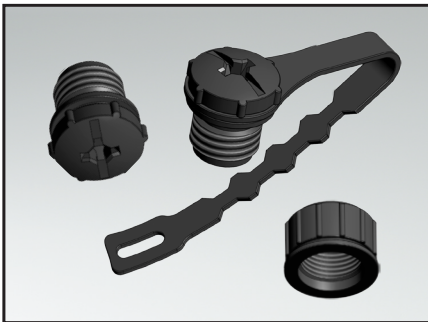

Sensor Aktor Line Protection Cap

M8x1 Male/Female Connector

Dimension Female connector
ø11

Dimension Male connector

M12x1 Male/Female Connector

7/8" Male/Female Connector

Order Data _____

Type	Male Connector	Female Connector	Male Connector with loop	Female Connector with loop	Colour*
M8x1	42-11774	42-11772	42-11775	42-11773	black
M12x1	43-16213	43-16211	43-16214	43-16212	black
7/8"	41-01478	41-01476	41-01479	41-01477	black

Productspecification _____

	Material
Protection cap	PA CF
Loop	PP/PE
O-Ring	FPM

* additional colours are available on request

Technology in connectors™

Sensor Aktor Line Protection Cap