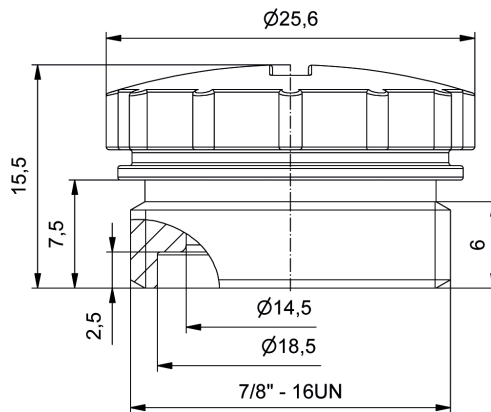

Sensor Aktor Line Protection Cap

M8x1 Male/Female Connector

Dimension Female connector
ø11

Dimension Male connector

M12x1 Male/Female Connector

7/8" Male/Female Connector

Order Data _____

Type	Male Connector	Female Connector	Male Connector with loop	Female Connector with loop	Colour*
M8x1	42-11774	42-11772	42-11775	42-11773	black
M12x1	43-16213	43-16211	43-16214	43-16212	black
7/8"	41-01478	41-01476	41-01479	41-01477	black

Productspecification _____

	Material
Protection cap	PA CF
Loop	PP/PE
O-Ring	FPM

* additional colours are available on request

Technology in connectors™

Sensor Aktor Line Protection Cap