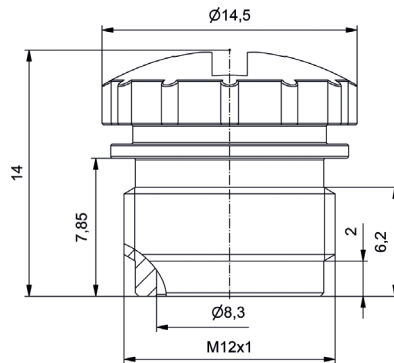

Sensor Aktor Line Protection Cap

M8x1 Male/Female Connector

Dimension Female connector
ø11

Dimension Male connector

M12x1 Male/Female Connector

7/8" Male/Female Connector

Order Data _____

Type	Male Connector	Female Connector	Male Connector with loop	Female Connector with loop	Colour*
M8x1	42-11774	42-11772	42-11775	42-11773	black
M12x1	43-16213	43-16211	43-16214	43-16212	black
7/8"	41-01478	41-01476	41-01479	41-01477	black

Productspecification _____

	Material
Protection cap	PA CF
Loop	PP/PE
O-Ring	FPM

* additional colours are available on request

Technology in connectors™

Sensor Aktor Line Protection Cap