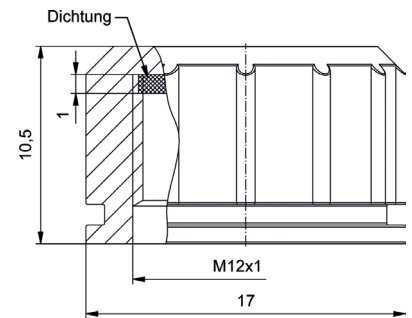

Sensor Aktor Line Protection Cap

M8x1 Male/Female Connector

Dimension Female connector
ø11

Dimension Male connector

M12x1 Male/Female Connector

7/8" Male/Female Connector

Order Data _____

Type	Male Connector	Female Connector	Male Connector with loop	Female Connector with loop	Colour*
M8x1	42-11774	42-11772	42-11775	42-11773	black
M12x1	43-16213	43-16211	43-16214	43-16212	black
7/8"	41-01478	41-01476	41-01479	41-01477	black

Productspecification _____

	Material
Protection cap	PA CF
Loop	PP/PE
O-Ring	FPM

* additional colours are available on request

Technology in connectors™

Sensor Aktor Line Protection Cap