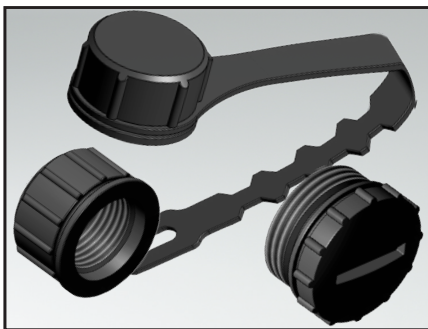

Sensor Aktor Line Protection Cap

M8x1 Male/Female Connector

Dimension Female connector
ø11

Dimension Male connector

M12x1 Male/Female Connector

7/8" Male/Female Connector

Order Data _____

Type	Male Connector	Female Connector	Male Connector with loop	Female Connector with loop	Colour*
M8x1	42-11774	42-11772	42-11775	42-11773	black
M12x1	43-16213	43-16211	43-16214	43-16212	black
7/8"	41-01478	41-01476	41-01479	41-01477	black

Productspecification _____

	Material
Protection cap	PA CF
Loop	PP/PE
O-Ring	FPM

* additional colours are available on request

Technology in connectors™

Sensor Aktor Line Protection Cap