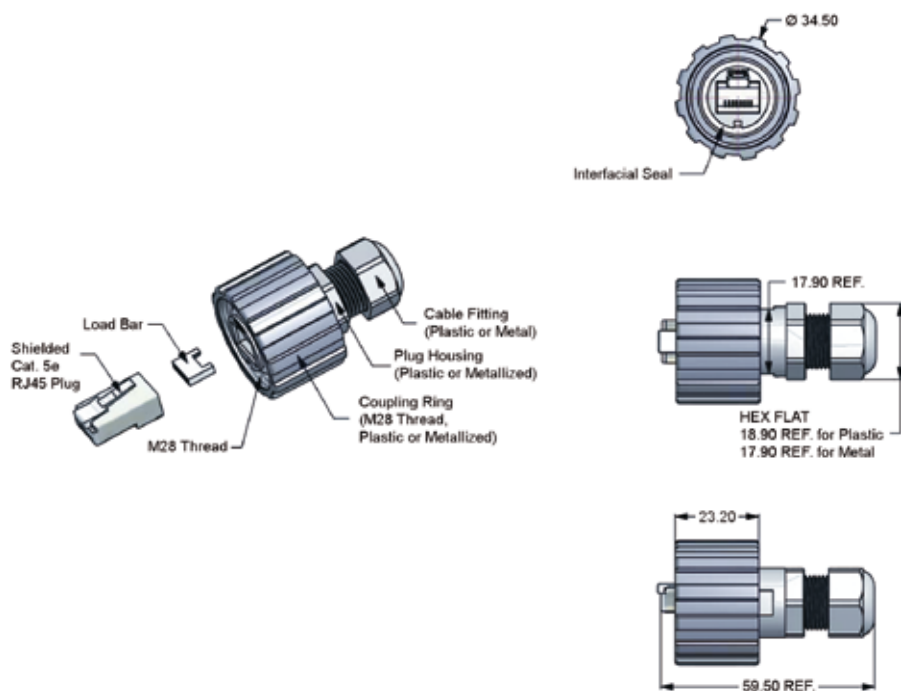

# RJ45 PLUG CONNECTOR SET

## M28 threaded termination – Plastic strain relief version

RoHS compliant

### DESCRIPTION

- Shielded RJ45 plug connector Cat.5e
- For use with solid or stranded, shielded or unshielded cable size AWG24
- Threaded connection for application inside of enclosure (IP20)
- Designs:
  - M28 Housing and socket connector black plastic
  - M28 Housing and socket connector metallized plastic

### PRODUCT DRAWING