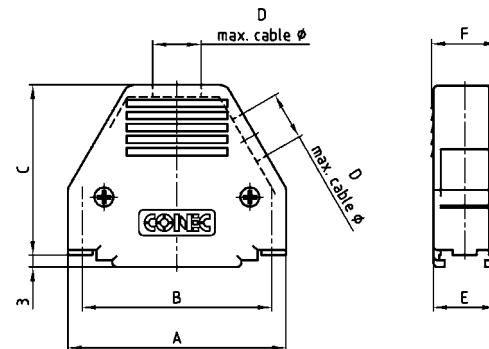

D-SUB Plastic Hood

Straight or side cable entry – 9-50 pos. – Jack screws or slide lock mounting

RoHS compliant – CSA listed, File No.: LR 115000-1 – UL listed, File No.: E202784

Description

- Integrated strain relief
- Entries not in use are blanked off with blanking plugs
- Material:
 - Plastic hood black: ABS, UL 94 V-0
 - Plastic hood metallized: ABS, UL 94 V-0
- Fastening:
 - 4-40 UNC short screws
 - Slide lock
- Packaging: in bulk or in pack units as a single package

Product drawing

Housing with short slotted screw

Housing with slide lock

No. of pos.	A	B	C	Ø D	E	F
09	32.00	25.00	36.70	6.30	15.50	16.50
15	40.00	33.30	38.20	8.00	15.50	16.50
25	54.20	47.00	42.20	10.50	15.50	16.50
37	70.60	63.50	47.20	11.50	15.50	16.50
50	68.20	61.10	47.20	13.70	19.60	20.60

Order data

D-SUB Plastic hood – Black		
No. of pos.	Design	Part Number
09	4-40 UNC Short screw	165X11239X
15	4-40 UNC Short screw	165X11249X
25	4-40 UNC Short screw	165X11259X
37	4-40 UNC Short screw	165X11269X
50	4-40 UNC Short screw	165X16539X
09	Slide lock version including spring	165X11279X
15	Slide lock version including spring	165X11289X
25	Slide lock version including spring	165X11299X
37	Slide lock version including spring	165X11309X
50	Slide lock version including spring	165X16549X

D-SUB Plastic hood – Metallized		
No. of pos.	Design	Part Number
09	4-40 UNC Short screw	165X11319X
15	4-40 UNC Short screw	165X11329X
25	4-40 UNC Short screw	165X11339X
37	4-40 UNC Short screw	165X11349X
50	4-40 UNC Short screw	165X16559X
09	Slide lock version including spring	165X11359X
15	Slide lock version including spring	165X11369X
25	Slide lock version including spring	165X11379X
37	Slide lock version including spring	165X11389X
50	Slide lock version including spring	165X16569X