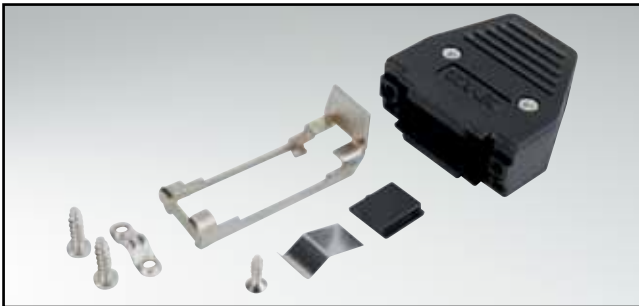

D-SUB Plastic Hood

Straight or side cable entry – 9-50 pos. – Jack screws or slide lock mounting

RoHS compliant – CSA listed, File No.: LR 115000-1 – UL listed, File No.: E202784

Description

- Integrated strain relief
- Entries not in use are blanked off with blanking plugs
- Material:
 - Plastic hood black: ABS, UL 94 V-0
 - Plastic hood metallized: ABS, UL 94 V-0
- Fastening:
 - 4-40 UNC short screws
 - Slide lock
- Packaging: in bulk or in pack units as a single package

Product drawing

Housing with short slotted screw

Housing with slide lock

No. of pos.	A	B	C	Ø D	E	F
09	32.00	25.00	36.70	6.30	15.50	16.50
15	40.00	33.30	38.20	8.00	15.50	16.50
25	54.20	47.00	42.20	10.50	15.50	16.50
37	70.60	63.50	47.20	11.50	15.50	16.50
50	68.20	61.10	47.20	13.70	19.60	20.60

Order data

D-SUB Plastic hood – Black		
No. of pos.	Design	Part Number
09	4-40 UNC Short screw	165X11239X
15	4-40 UNC Short screw	165X11249X
25	4-40 UNC Short screw	165X11259X
37	4-40 UNC Short screw	165X11269X
50	4-40 UNC Short screw	165X16539X
09	Slide lock version including spring	165X11279X
15	Slide lock version including spring	165X11289X
25	Slide lock version including spring	165X11299X
37	Slide lock version including spring	165X11309X
50	Slide lock version including spring	165X16549X

D-SUB Plastic hood – Metallized		
No. of pos.	Design	Part Number
09	4-40 UNC Short screw	165X11319X
15	4-40 UNC Short screw	165X11329X
25	4-40 UNC Short screw	165X11339X
37	4-40 UNC Short screw	165X11349X
50	4-40 UNC Short screw	165X16559X
09	Slide lock version including spring	165X11359X
15	Slide lock version including spring	165X11369X
25	Slide lock version including spring	165X11379X
37	Slide lock version including spring	165X11389X
50	Slide lock version including spring	165X16569X