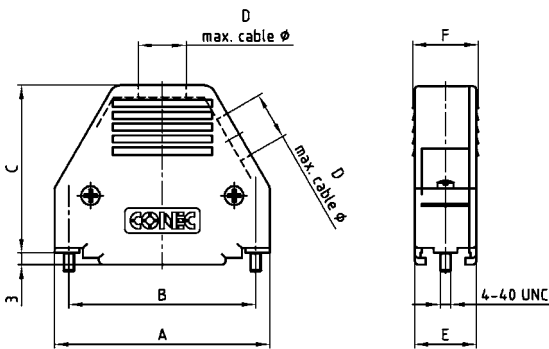

D-SUB Plastic Hood

Straight or side cable entry – 9-50 pos. – Jack screws or slide lock mounting

RoHS compliant – CSA listed, File No.: LR 115000-1 – UL listed, File No.: E202784

Description

- Integrated strain relief
- Entries not in use are blanked off with blanking plugs
- Material:
 - Plastic hood black: ABS, UL 94 V-0
 - Plastic hood metallized: ABS, UL 94 V-0
- Fastening:
 - 4-40 UNC short screws
 - Slide lock
- Packaging: in bulk or in pack units as a single package

Product drawing

Housing with short slotted screw

Housing with slide lock

No. of pos.	A	B	C	Ø D	E	F
09	32.00	25.00	36.70	6.30	15.50	16.50
15	40.00	33.30	38.20	8.00	15.50	16.50
25	54.20	47.00	42.20	10.50	15.50	16.50
37	70.60	63.50	47.20	11.50	15.50	16.50
50	68.20	61.10	47.20	13.70	19.60	20.60

Order data

D-SUB Plastic hood – Black		
No. of pos.	Design	Part Number
09	4-40 UNC Short screw	165X11239X
15	4-40 UNC Short screw	165X11249X
25	4-40 UNC Short screw	165X11259X
37	4-40 UNC Short screw	165X11269X
50	4-40 UNC Short screw	165X16539X
09	Slide lock version including spring	165X11279X
15	Slide lock version including spring	165X11289X
25	Slide lock version including spring	165X11299X
37	Slide lock version including spring	165X11309X
50	Slide lock version including spring	165X16549X

D-SUB Plastic hood – Metallized		
No. of pos.	Design	Part Number
09	4-40 UNC Short screw	165X11319X
15	4-40 UNC Short screw	165X11329X
25	4-40 UNC Short screw	165X11339X
37	4-40 UNC Short screw	165X11349X
50	4-40 UNC Short screw	165X16559X
09	Slide lock version including spring	165X11359X
15	Slide lock version including spring	165X11369X
25	Slide lock version including spring	165X11379X
37	Slide lock version including spring	165X11389X
50	Slide lock version including spring	165X16569X