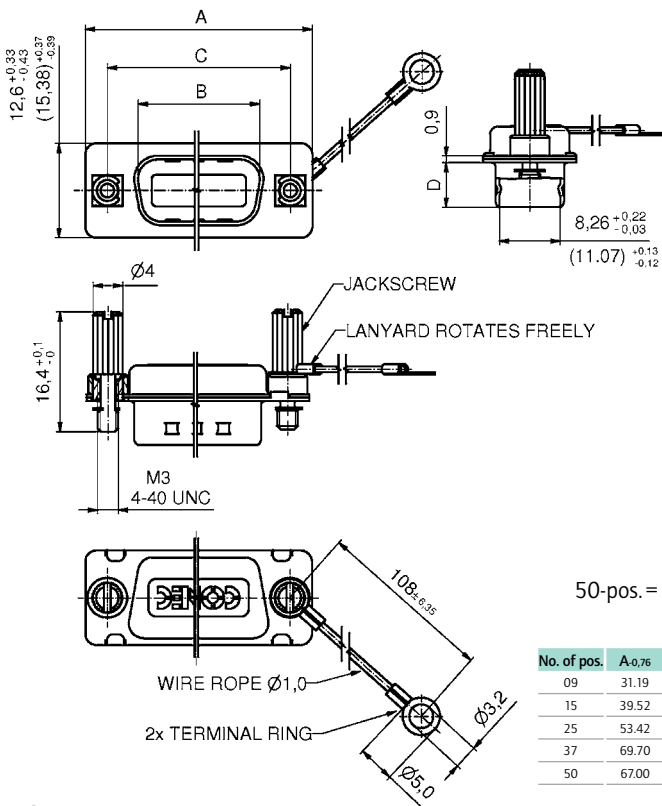

# D-SUB SHIELDED CAP

Metal design – Shielded – Jack screw – Lanyard

RoHS compliant

## DESCRIPTION

- Shielded cap protecting against EMI/RFI
- Material:
  - Shell: Steel tin plated
  - Lanyard: Stainless steel
  - Screw: Steel or stainless steel
- Mounting style:
  - with M3 or 4-40 UNC Jack screw

## PLUG CONNECTOR

50-pos. = Dim. in (..)

No. of pos.	A <sub>0.76</sub>	B1 <sub>0.25</sub>	B2 <sub>0.25</sub>	C	D <sub>0.3</sub>
09	31.19	16.79	16.46	25.00	6.12
15	39.52	25.12	24.79	33.30	6.12
25	53.42	38.84	38.50	47.04	5.99
37	69.70	55.30	54.96	63.50	5.99
50	67.00	52.81	52.50	61.11	6.12

## ORDER DATA

SHIELDED CAP FOR SOCKET CONNECTOR		
No. of pos.	Design	Part Number
09	Metal/M3 Jack screw steel/Lanyard	16-000790
15	Metal/M3 Jack screw steel/Lanyard	16-000800
25	Metal/M3 Jack screw steel/Lanyard	16-000810
37	Metal/M3 Jack screw steel/Lanyard	16-000820
50	Metal/M3 Jack screw steel/Lanyard	16-000830
09	Metal/4-40 UNC Jack screw steel/Lanyard	16-000840
15	Metal/4-40 UNC Jack screw steel/Lanyard	16-000850
25	Metal/4-40 UNC Jack screw steel/Lanyard	16-000860
37	Metal/4-40 UNC Jack screw steel/Lanyard	16-000870
50	Metal/4-40 UNC Jack screw steel/Lanyard	16-000890
09	Metal/M3 Jack screw stainless steel/Lanyard	16-000230
15	Metal/M3 Jack screw stainless steel/Lanyard	16-000240
25	Metal/M3 Jack screw stainless steel/Lanyard	16-000250
37	Metal/M3 Jack screw stainless steel/Lanyard	16-000260
50	Metal/M3 Jack screw stainless steel/Lanyard	16-000270
09	Metal/4-40 UNC Jack screw stainless steel/Lanyard	16-000280
15	Metal/4-40 UNC Jack screw stainless steel/Lanyard	16-000290
25	Metal/4-40 UNC Jack screw stainless steel/Lanyard	16-000300
37	Metal/4-40 UNC Jack screw stainless steel/Lanyard	16-000310
50	Metal/4-40 UNC Jack screw stainless steel/Lanyard	16-000320