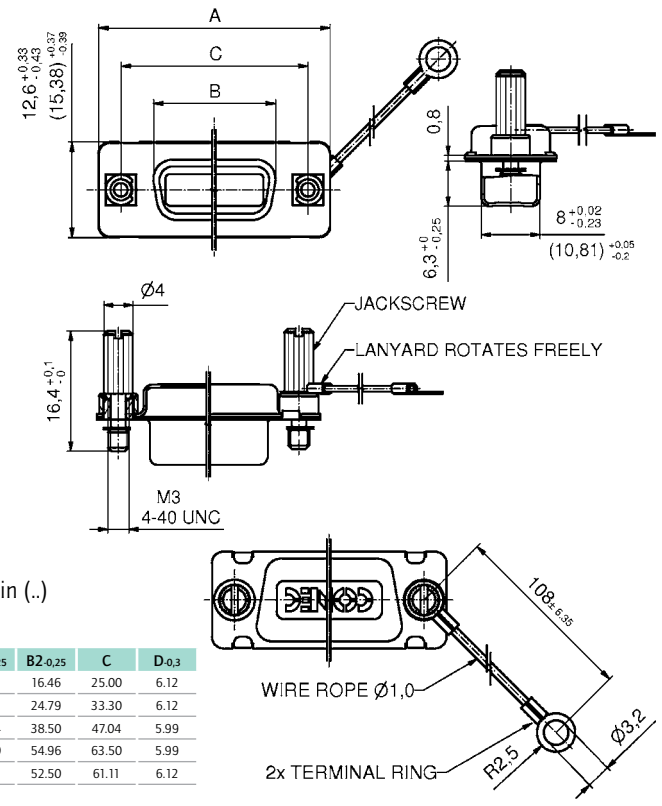

# D-SUB SHIELDED CAP

Metal design – Shielded – Jack screw – Lanyard

RoHS compliant

## DESCRIPTION

- Shielded cap protecting against EMI/RFI
- Material:
  - Shell: Steel tin plated
  - Lanyard: Stainless steel
  - Screw: Steel or stainless steel
- Mounting style:
  - with M3 or 4-40 UNC Jack screw

## PLUG CONNECTOR

50-pos. = Dim. in (..)

No. of pos.	A <sub>0.76</sub>	B1 <sub>0.25</sub>	B2 <sub>0.25</sub>	C	D <sub>0.3</sub>
09	31.19	16.79	16.46	25.00	6.12
15	39.52	25.12	24.79	33.30	6.12
25	53.42	38.84	38.50	47.04	5.99
37	69.70	55.30	54.96	63.50	5.99
50	67.00	52.81	52.50	61.11	6.12

## ORDER DATA

SHIELDED CAP FOR SOCKET CONNECTOR		
No. of pos.	Design	Part Number
09	Metal/M3 Jack screw steel/Lanyard	16-000790
15	Metal/M3 Jack screw steel/Lanyard	16-000800
25	Metal/M3 Jack screw steel/Lanyard	16-000810
37	Metal/M3 Jack screw steel/Lanyard	16-000820
50	Metal/M3 Jack screw steel/Lanyard	16-000830
09	Metal/4-40 UNC Jack screw steel/Lanyard	16-000840
15	Metal/4-40 UNC Jack screw steel/Lanyard	16-000850
25	Metal/4-40 UNC Jack screw steel/Lanyard	16-000860
37	Metal/4-40 UNC Jack screw steel/Lanyard	16-000870
50	Metal/4-40 UNC Jack screw steel/Lanyard	16-000890
09	Metal/M3 Jack screw stainless steel/Lanyard	16-000230
15	Metal/M3 Jack screw stainless steel/Lanyard	16-000240
25	Metal/M3 Jack screw stainless steel/Lanyard	16-000250
37	Metal/M3 Jack screw stainless steel/Lanyard	16-000260
50	Metal/M3 Jack screw stainless steel/Lanyard	16-000270
09	Metal/4-40 UNC Jack screw stainless steel/Lanyard	16-000280
15	Metal/4-40 UNC Jack screw stainless steel/Lanyard	16-000290
25	Metal/4-40 UNC Jack screw stainless steel/Lanyard	16-000300
37	Metal/4-40 UNC Jack screw stainless steel/Lanyard	16-000310
50	Metal/4-40 UNC Jack screw stainless steel/Lanyard	16-000320