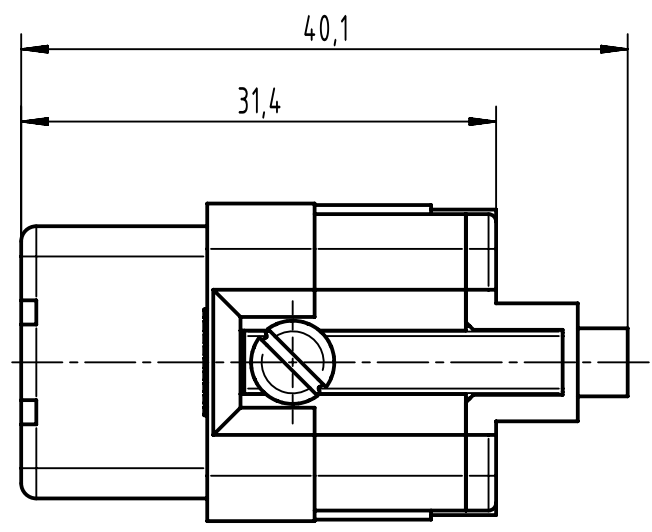

1 2 3 4 5 6

A

B

C

D

countersunk-head screw
M3x6-4,8, enclosed separately

	All Dimensions in mm Original Size DIN A4		Scale 2:1	Free size tol.		Ref.
						Sub.
	All rights reserved		Created by BALSAN	Inspected by 402602	Standardisation SAP_WFRT	Date 2022-10-17
	Department EL PD		Title Han Q 5/0 Female Insert Crimp			State Final Release
HARTING D-32339 Espelkamp			Type TB	Number 09 12 005 3101		Doc-Key / ECM-Nr. 100125020/UGD/005/F 500000227850
					Rev. F	Page 1/1