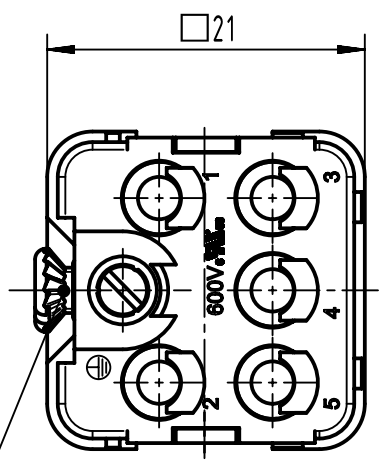

1 2 3 4 5 6

A

B

C

D

countersunk-head screw
M3x6-4,8, enclosed separately

	All Dimensions in mm Original Size DIN A4		Scale 2:1	Free size tol.		Ref.
						Sub.
	All rights reserved		Created by BALSAN	Inspected by 402602	Standardisation SAP_WFRT	Date 2022-10-17
	Department EL PD		Title Han Q 5/0 Female Insert Crimp			State Final Release
HARTING D-32339 Espelkamp			Type TB	Number 09 12 005 3101		Doc-Key / ECM-Nr. 100125020/UGD/005/F 500000227850
					Rev. F	Page 1/1