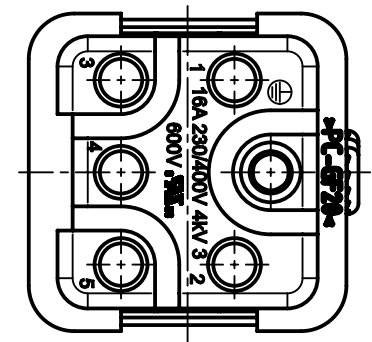

1 2 3 4 5 6

A

B

C

D

countersunk-head screw
M3x6-4,8, enclosed separately

	All Dimensions in mm Original Size DIN A4		Scale 2:1	Free size tol.		Ref.
						Sub.
	All rights reserved		Created by BALSAN	Inspected by 402602	Standardisation SAP_WFRT	Date 2022-10-17
	Department EL PD		Title Han Q 5/0 Female Insert Crimp			State Final Release
HARTING D-32339 Espelkamp			Type TB	Number 09 12 005 3101		Doc-Key / ECM-Nr. 100125020/UGD/005/F 500000227850
					Rev. F	Page 1/1